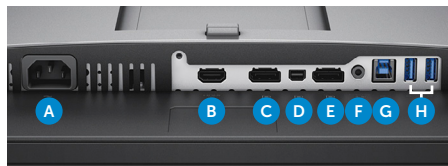

Connectors

A AC Power	E DisplayPort (out)
B HDMI/MHL	F Audio line-out
C DisplayPort (in)	G USB upstream
D Mini DisplayPort	H USB downstream