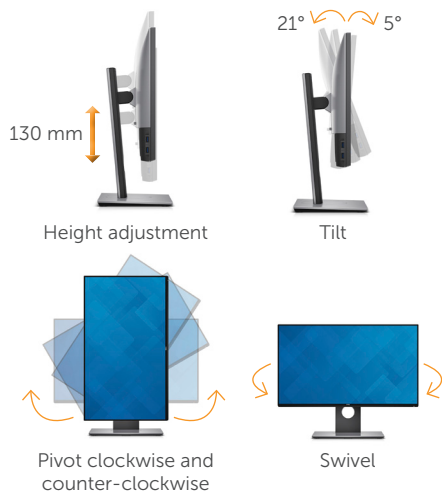

Dell UltraSharp 24 InfinityEdge Monitor | U2417H

Easily adjust the panel to your preferred viewing position to work the way you like.